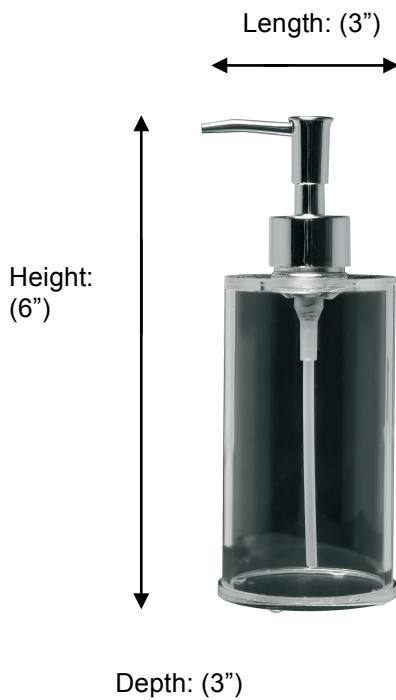

POMBO™

PUR

PP631 Liquid Soap Dispenser

**Description:**

Freestanding Liquid Soap Dispenser with finished pump.

Finishes:

■ CR – Chrome

Material:

Brass
Acrylic

Country of Origin:	Portugal
	

All Dimensions are approximate